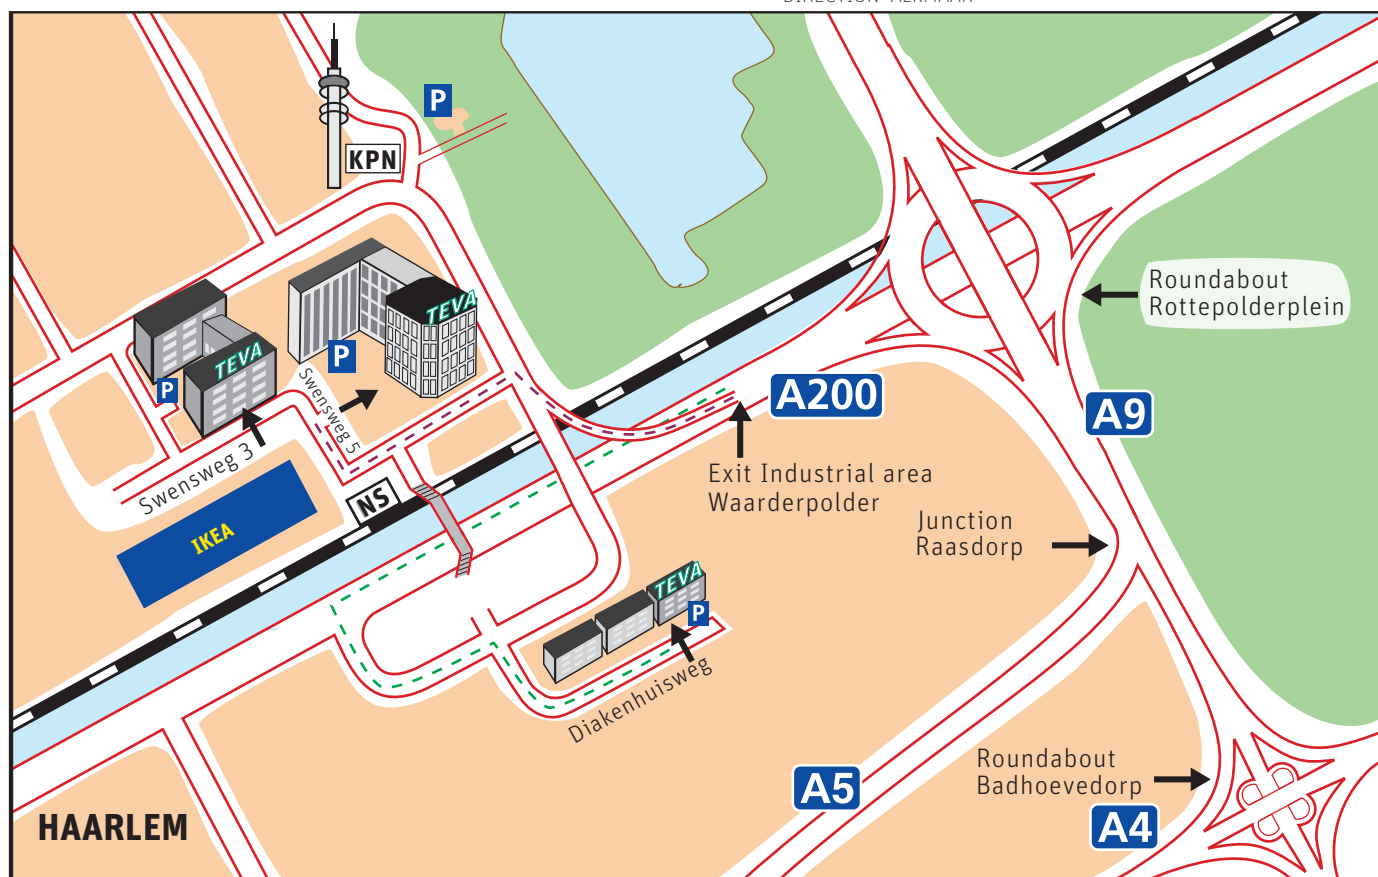

DIRECTIONS

DIRECTION ALKMAAR

DIRECTION DEN HAAG/SCHIPHOL

DIRECTION UTRECHT

Reaching us by car**From the centre of the Netherlands (Utrecht area)**

- Driving from Utrecht (A2) take A9 direction Haarlem/Alkmaar.
- At roundabout Rottepolderplein leave A9 at exit Amsterdam/Haarlem/Halfweg.
- Follow direction Haarlem (A200).
- *Go to the left-hand lane and take the exit Industrierrein Waarderpolder (fly-over).
- Having passed the fly-over, you will see the Teva building. Turn left at the first traffic light. Park your car in our car park or, should that be full, on the upper deck of the Ikea parking-lot, on the right-hand side only.

Reaching us by public transport

By train: Teva is located within 5 minutes walk from Haarlem Spaarnwoude station.

From the south and west of the Netherlands (Den Haag, Schiphol area)

- Driving from Den Haag (A4), before Schiphol airport take A5 direction Haarlem. Then follow A9 direction Haarlem/Alkmaar.
- At roundabout Rottepolderplein leave A9 at exit Amsterdam/Haarlem/Halfweg
- Follow direction Haarlem (A200)
- *Go to the left-hand lane and take the exit Industrierrein Waarderpolder (fly-over).
- Having passed the fly-over, you will see the Teva building. Turn left at the first traffic light. Park your car in our car park or, should that be full, on the upper deck of the Ikea parking-lot, on the right-hand side only.

From the north of the Netherlands (Alkmaar area)

- Driving from Alkmaar (A9) to roundabout Rottepolderplein, take exit Amsterdam/Haarlem/Halfweg
- Follow direction Haarlem (A200)
- *Go to the left-hand lane and take the exit Industrierrein Waarderpolder (fly-over).
- Having passed the fly-over, you will see the Teva building. Turn left at the first traffic light. Park your car in our car park.
- *For Diakenhuisweg: go to the right-hand lane, pass under the fly-over. Take the first on your left, then the first on your right. Bear left. It's the last building on the left-hand side.